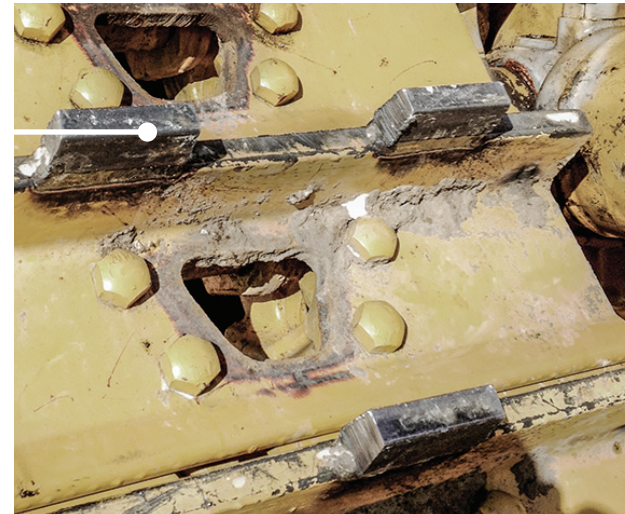

ICE LUGS

Cleats That Pierce the Snow and Ice

Ice lugs are short pieces of grouser bar (typically 2"–6" long) welded on top of the existing grouser. Dura-Tuff ice lugs deliver increased stability and extra traction for the dozer during the winter months. While working on slippery slopes, ice lugs are essential to provide safety and amplify efficiency while pushing and pulling on frozen turf.

Advantages of Ice Lugs

- ▶ Clean cut—no mess or sharp edges
- ▶ No added labor, material, or waste associated with chopping down to size
- ▶ Packaging provides easy counting and transportation to job site
- ▶ Extreme Service available for severe conditions
- ▶ Boron Alloy Steel provides hardenability and superior weldability
- ▶ Tungsten carbide ice lugs extend wear in abrasive environments

Tungsten Carbide Overlay

As tough as Dura-Tuff ice lugs are, our tungsten carbide ice lugs are even tougher. A great option to extend wear life, tungsten carbide lugs are designed for high abrasion so they last longer than regular ice lugs. Get more out of your run time between maintenance in areas of severe wear with Dura-Tuff tungsten carbide ice lugs.

Dura-Packed Packaging

Dura-Tuff ice lugs are packaged and organized to make storage and transportation to the job site a breeze. The smaller sizes—6 and 7 bar—are packaged in small boxes or compact totes in quantities of 50 and 100, and then are placed in a larger box for storage. When it is time to weld the lugs, simply grab a couple of boxes and go. Larger ice lugs are stacked neatly in our standard Dura-Tuff boxes to make counting your inventory simple, easy, and headache free.